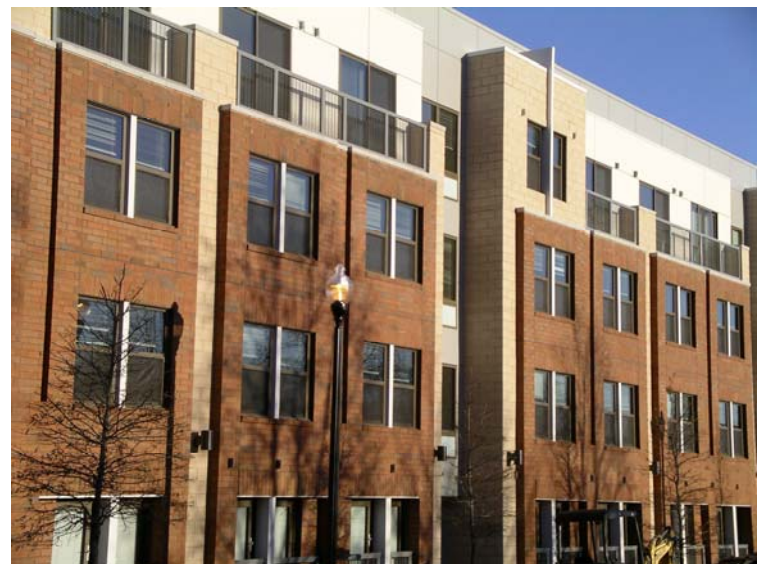

The Shelton

Arlington's Newest Community!

If your income does not exceed \$59,000, we may have a brand new home for you to rent at The Shelton!

Incredible Amenities — contained in beautifully laid out units.

Perfect location giving you access to Shirlington Village & I-95. Minutes from D.C.

Rental Rates
2 bed, 2 bath - \$1,272 per month

Contact us at:
703.920.0962
or Shelton@ahcmgmt.com
We are located at:
3215 S. 24th St.
Arlington, VA 22206
VISIT US Mon-Fri 9 am– 5 pm or
Saturdays 12-4 p.m.